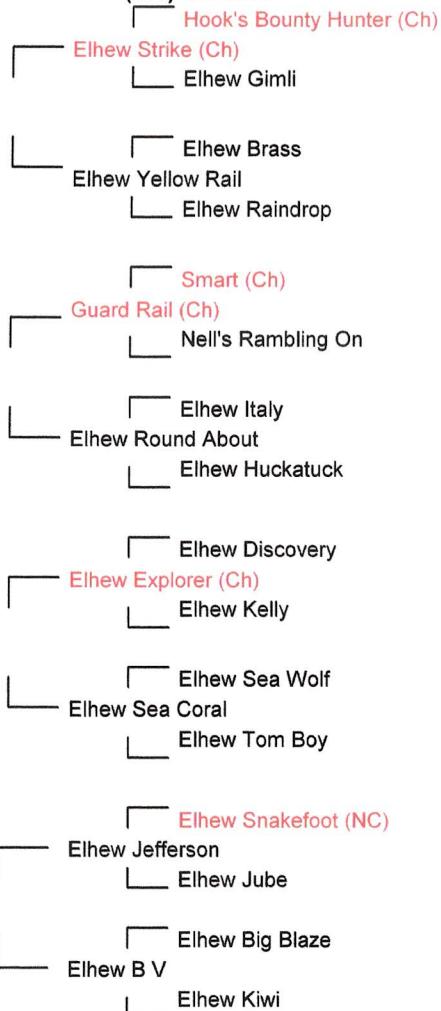

Certificate of Pedigree

Call Name **Ven**
 Breed: **Pointer**

Elhew Kennels
 Brian T. Hays
 303 Church Street
 Northborough/MA
 (508) 393-9238

Whelped:
 Reg. No. EHV01

Sire **Elhew Distinction**
 Elhew Snakefoot (NC)

Elhew Hampshire Venerable

Dam **Grey's Miss Emliah**

- Caine's Royal Cloud
- Paladin's Royal Legacy
- Elhew Italy
- Elhew Huckatuck
- Guard Rail (Ch)
- Elhew Round About
- Elhew Bobolink
- Elhew Ellie Mae (Ch)
- Elhew Sundown (Ch)
- Potato Patch Sue (Ch)
- A Rambling Rebel (Ch)
- Penny White Cloud
- Elhew Bobolink
- Elhew Jacare
- Elhew Huckster
- Elhew Tutlou
- Elhew Snakefoot (NC)
- Elhew Calamity Ann
- Elhew Strike (Ch)
- Elhew Kiwi
- Elhew Strike (Ch)
- Elhew Kiwi
- Elhew Snakefoot (NC)
- Elhew Ajitator (NC)
- Elhew Strike (Ch)
- Elhew Yellow Rail
- Elhew Sea Wolf
- Elhew Jubilee
- Elhew Mr McGoo
- Elhew Calamity Ann
- Guard Rail (Ch)
- Elhew Round About