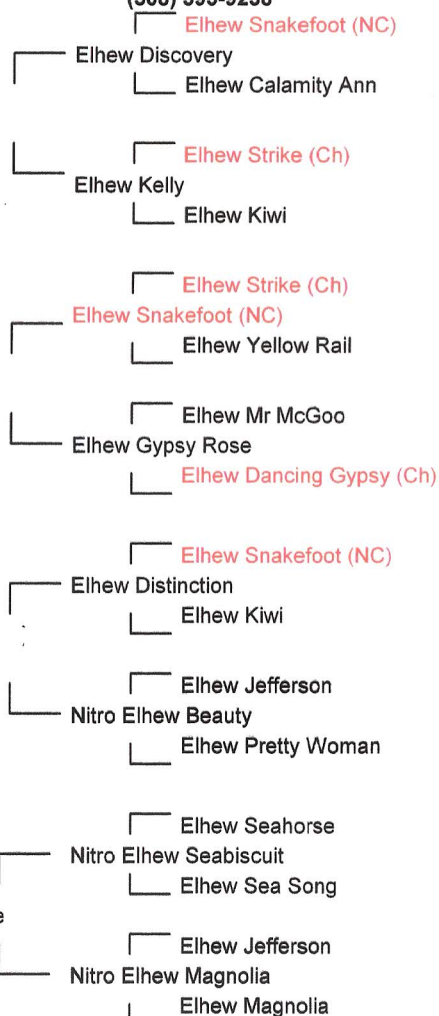

Certificate of Pedigree

Call Name **Victus**
 Breed: **Pointer**

Elhew Kennels
Brian T. Hays
303 Church Street
Northborough/MA
(508) 393-9238

Whelped:
 Reg. No. **EHINV**

Sire **Elhew Hampshire General Lee**
 Elhew Explorer (Ch)

Elhew Hampshire Invictus

Dam **Elhew Hampshire Rave Review**

- Elhew Strike (Ch)
- Elhew Yellow Rail
- Dunn's Fearless Bud (Ch)
- Elhew Nova
- Hook's Bounty Hunter (Ch)
- Elhew Gimli
- Guard Rail (Ch)
- Elhew Round About
- Hook's Bounty Hunter (Ch)
- Elhew Gimli
- Elhew Brass
- Elhew Raindrop
- Elhew Strike (Ch)
- Elhew Kiwi
- Hook's Bounty Hunter (Ch)
- Elhew Gimli
- Elhew Strike (Ch)
- Elhew Yellow Rail
- Guard Rail (Ch)
- Elhew Round About
- Elhew Snakefoot (NC)
- Elhew Jube
- Elhew Hobo
- Elhew Miss America
- Elhew Crazy Horse
- Elhew Miss Frisky
- Elhew Sea Wolf
- Elhew Joy
- Elhew Snakefoot (NC)
- Elhew Jube
- Elhew Sea Wolf
- Elhew Tom Boy